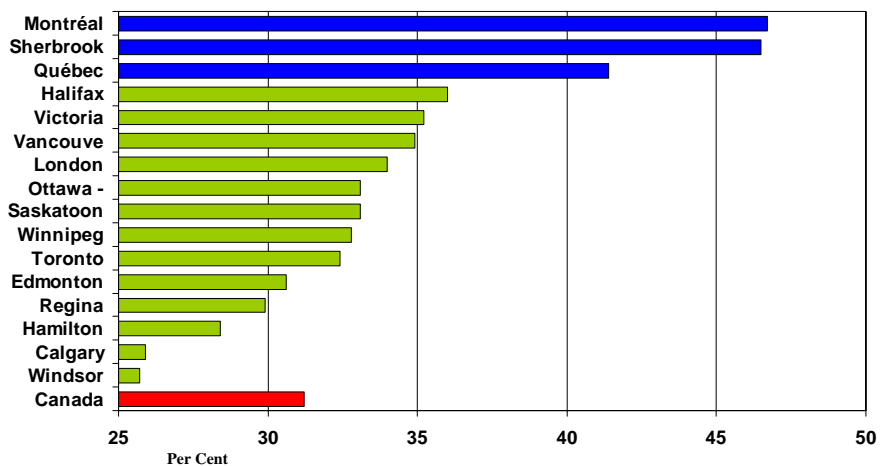

% of Households Renting by CMA

Source: Statistics Canada, 2006 Census