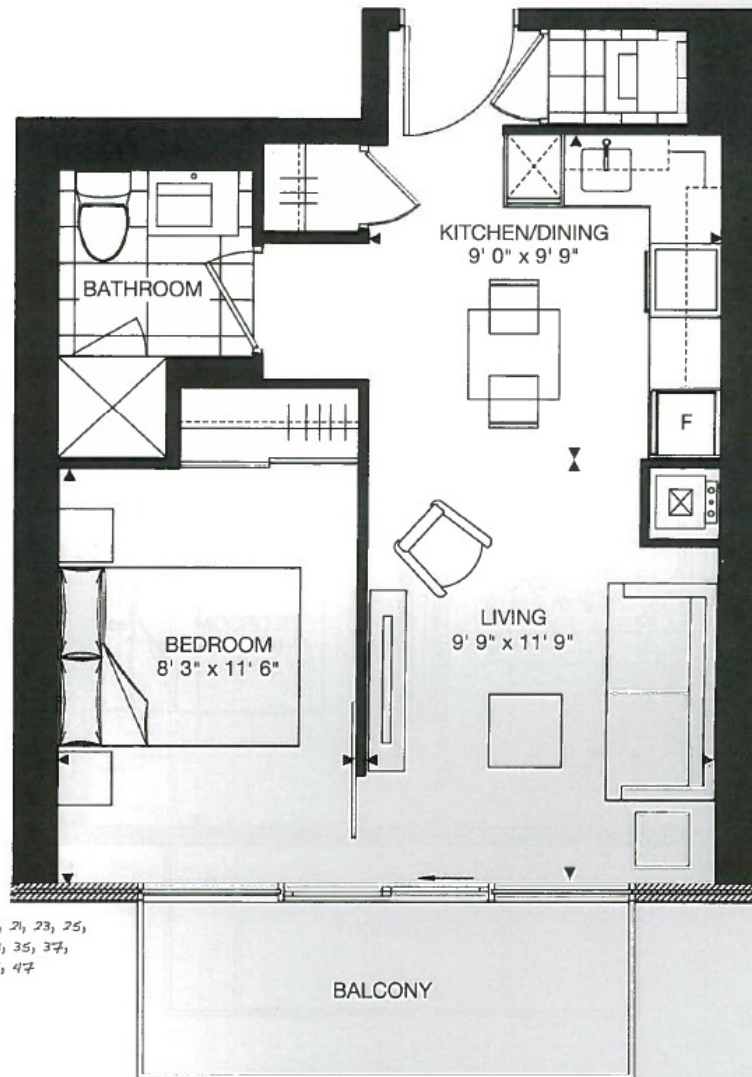

The Raven

449 sq.ft.

1 Bedroom

A

Levels 17, 19, 21, 23, 25,
27, 29, 31, 33, 35, 37,
39, 41, 43, 45, 47

BALCONY

THE PARIS

ONE + STUDY
500 SQ.FT.

2CF - 560 sq. ft. - two bedroom

edge²
on Triangle Park

INDX
{740} 2 BEDROOM
740sq.ft.

INDX
{740} 3 BEDROOM
740sq.ft.

THEATRE 772

TWO BEDROOM 772 SQ.FT. | BALCONY 158 SQ.FT. | TOTAL 930 SQ.FT.

OPERA 772

THREE BEDROOM 772 SQ.FT. | BALCONY 158 SQ.FT. | TOTAL 930 SQ.FT.