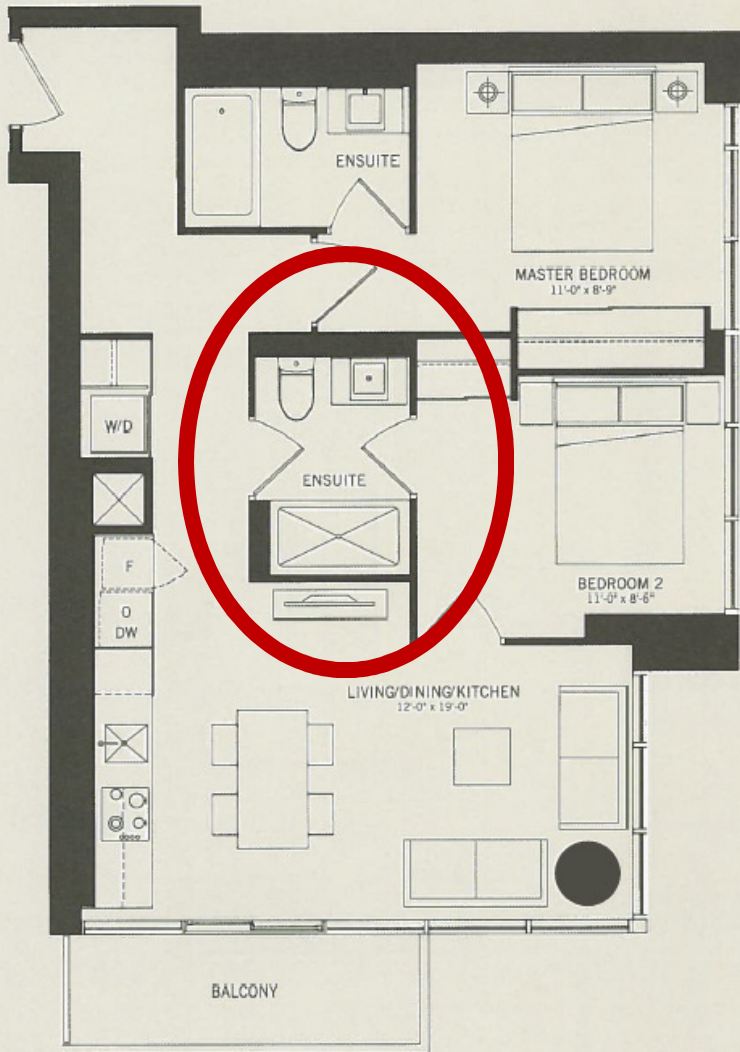

The Raven

449 sq.ft.

1 Bedroom

A

Levels 17, 19, 21, 23, 25,
27, 29, 31, 33, 35, 37,
39, 41, 43, 45, 47

BALCONY

THE PARIS

ONE + STUDY
500 SQ.FT.

2CF - 560 sq. ft. - two bedroom

edge²
on Triangle Park

INDX
{740} 2 BEDROOM
740sq.ft.

INDX
{740} 3 BEDROOM
740sq.ft.

THEATRE 772

TWO BEDROOM 772 SQ.FT. | BALCONY 158 SQ.FT. | TOTAL 930 SQ.FT.

OPERA 772

THREE BEDROOM 772 SQ.FT. | BALCONY 158 SQ.FT. | TOTAL 930 SQ.FT.