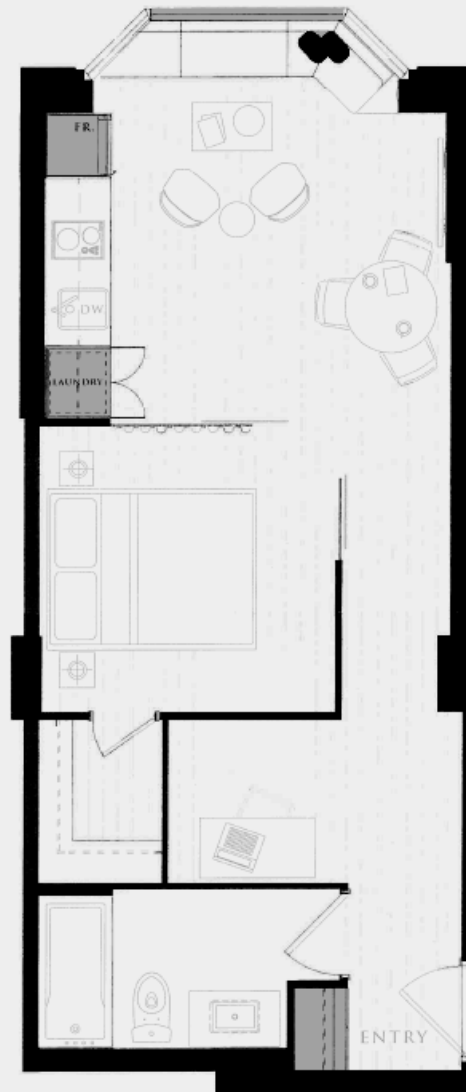

The Raven

449 sq.ft.

1 Bedroom

A

Levels 17, 19, 21, 23, 25,
27, 29, 31, 33, 35, 37,
39, 41, 43, 45, 47

BALCONY

THE PARIS

ONE + STUDY
500 SQ.FT.

2CF - 560 sq. ft. - two bedroom

edge²
on Triangle Park

INDX
{740} 2 BEDROOM
740sq.ft.

INDX
{740} 3 BEDROOM
740sq.ft.

THEATRE 772

TWO BEDROOM 772 SQ.FT. | BALCONY 158 SQ.FT. | TOTAL 930 SQ.FT.

OPERA 772

THREE BEDROOM 772 SQ.FT. | BALCONY 158 SQ.FT. | TOTAL 930 SQ.FT.