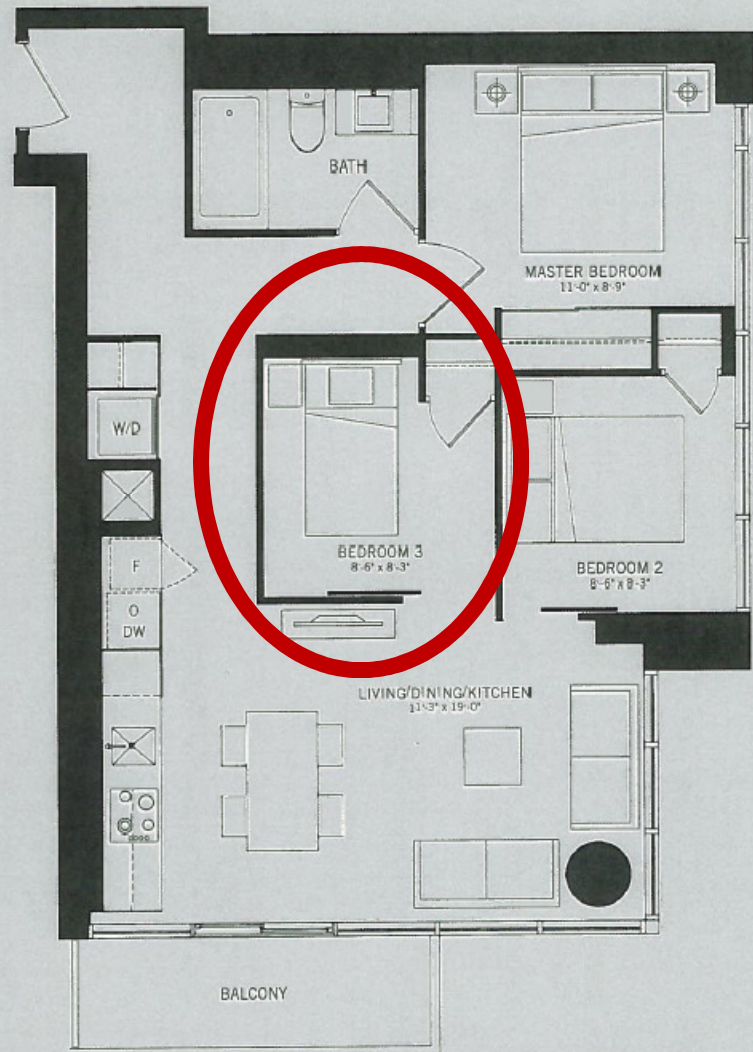

The Raven

449 sq.ft.

1 Bedroom

A

Levels 17, 19, 21, 23, 25,
27, 29, 31, 33, 35, 37,
39, 41, 43, 45, 47

BALCONY

THE PARIS

ONE + STUDY
500 SQ.FT.

2CF - 560 sq. ft. - two bedroom

edge²
on Triangle Park

INDX
{740} 2 BEDROOM
740sq.ft.

INDX
{740} 3 BEDROOM
740sq.ft.

THEATRE 772

TWO BEDROOM 772 SQ.FT. | BALCONY 158 SQ.FT. | TOTAL 930 SQ.FT.

OPERA 772

THREE BEDROOM 772 SQ.FT. | BALCONY 158 SQ.FT. | TOTAL 930 SQ.FT.