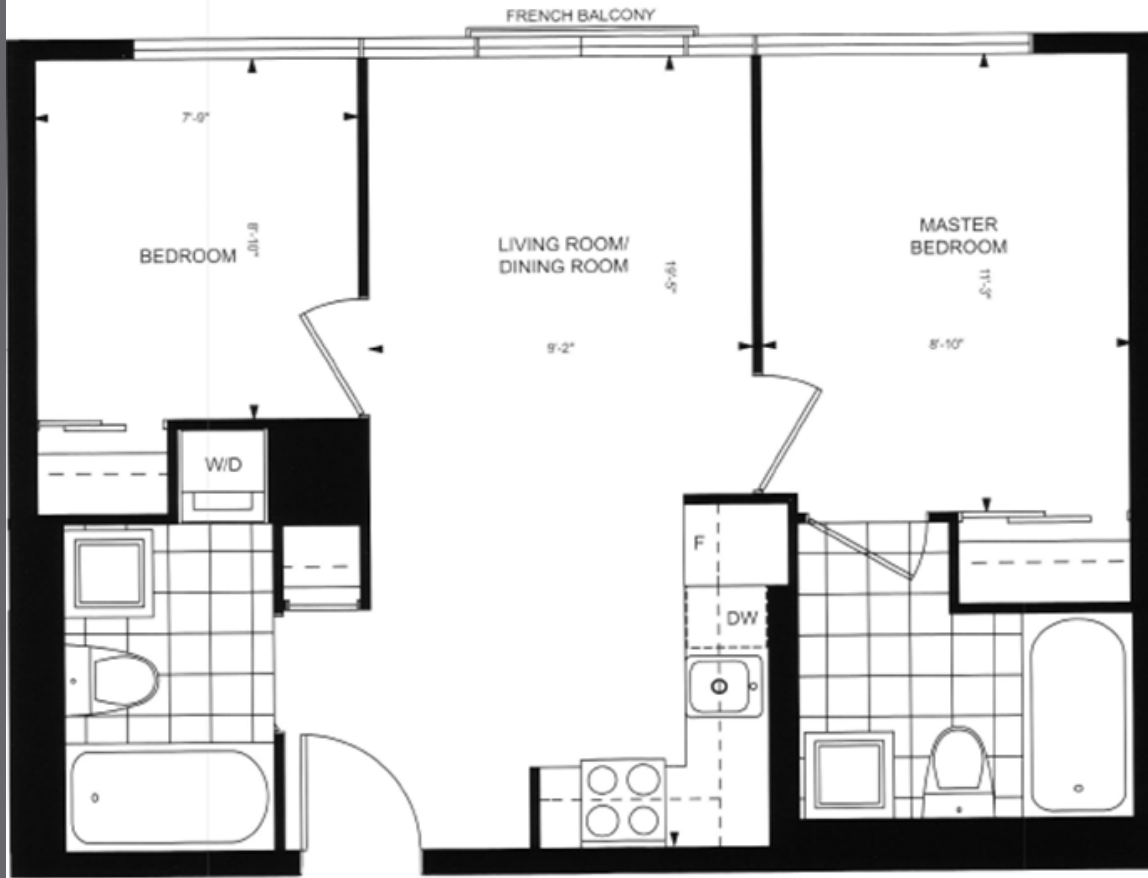

The Raven

449 sq.ft.

1 Bedroom

A

Levels 17, 19, 21, 23, 25,
27, 29, 31, 33, 35, 37,
39, 41, 43, 45, 47

BALCONY

THE PARIS

ONE + STUDY
500 SQ.FT.

2CF - 560 sq. ft. - two bedroom

edge²
on Triangle Park

INDX
{740} 2 BEDROOM
740sq.ft.

INDX
{740} 3 BEDROOM
740sq.ft.

THEATRE 772

TWO BEDROOM 772 SQ.FT. | BALCONY 158 SQ.FT. | TOTAL 930 SQ.FT.

OPERA 772

THREE BEDROOM 772 SQ.FT. | BALCONY 158 SQ.FT. | TOTAL 930 SQ.FT.