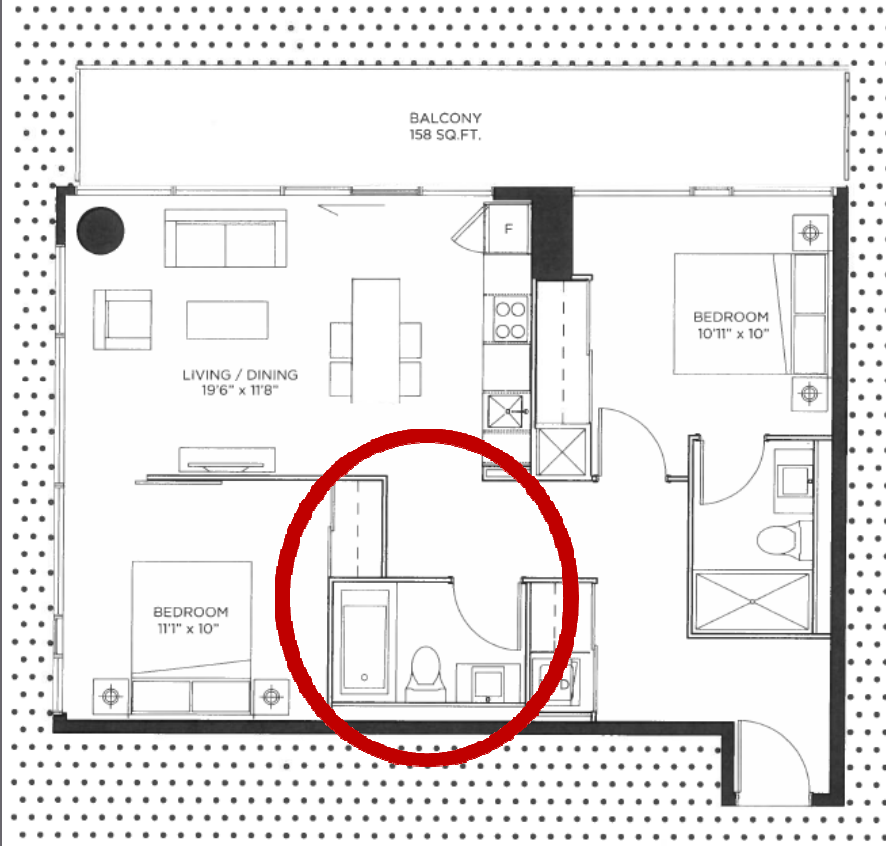

The Raven

449 sq.ft.

1 Bedroom

A

Levels 17, 19, 21, 23, 25,
27, 29, 31, 33, 35, 37,
39, 41, 43, 45, 47

BALCONY

THE PARIS

ONE + STUDY
500 SQ.FT.

2CF - 560 sq. ft. - two bedroom

edge²
on Triangle Park

INDX
{740} 2 BEDROOM
740sq.ft.

INDX
{740} 3 BEDROOM
740sq.ft.

THEATRE 772

TWO BEDROOM 772 SQ.FT. | BALCONY 158 SQ.FT. | TOTAL 930 SQ.FT.

OPERA 772

THREE BEDROOM 772 SQ.FT. | BALCONY 158 SQ.FT. | TOTAL 930 SQ.FT.